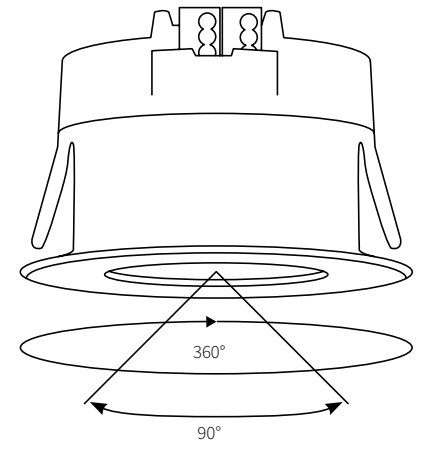

actual size