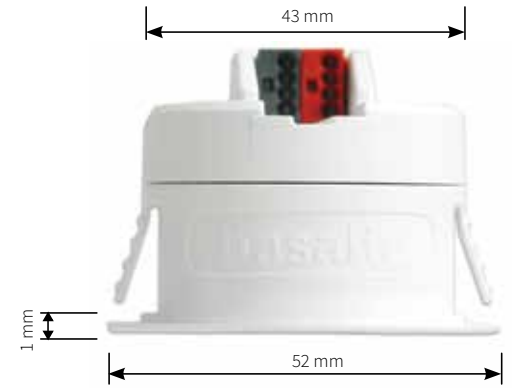

actual size