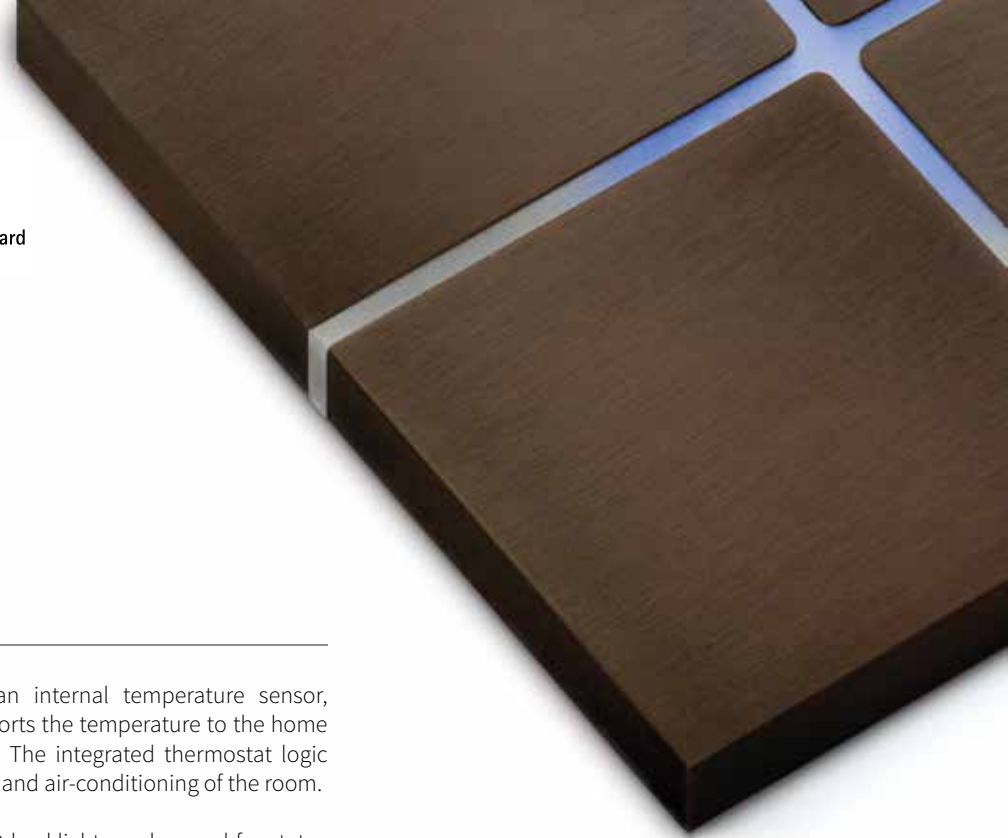

reddot design award
winner 2008

sentido switch

Sentido is a touch-sensitive switch that is divided into two or four equal surfaces, each with its own functionalities. The entire surface of Sentido is touch-sensitive, creating an innovative and unique user experience. Lights, shades and scenes can be operated even at the slightest touch. Touching more than one surface at the same time, turns on and off all the lights in a room using a welcome and goodbye scene.