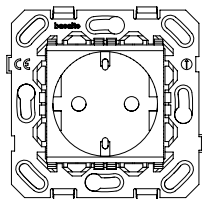

name	Power insert - type E	Power insert - type F	USB power supply 5V 2 - 1A	RJ45 Cat5e UTP insert
insert number	0401-03 black 0401-04 white	0401-13 black 0401-14 white	0402-03 black 0402-04 white	0403-03 black
specifications	16 A 250 V AC 2P+E	2P+E 16 A 250 V AC	2 USB ports providing a total of 2,1 A; suitable to charge a 2,1 A single device or two 1 A devices simultaneously supply voltage 120-230 V~ 50/60 Hz	Cat. 5e, unshielded T568A/B universal wiring
wall box	see installation manual for compatible wall boxes	see installation manual for compatible wall boxes	see installation manual for compatible wall boxes	see installation manual for compatible wall boxes
certification	CE	CE	CE	CE