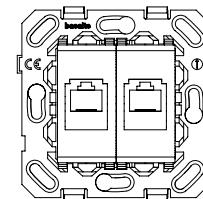

name	Power insert - type E	Power insert - type F	USB power supply 5V 2 - 1A	RJ45 Cat5e UTP insert
insert number	0401-03 black 0401-04 white	0401-13 black 0401-14 white	0402-03 black 0402-04 white	0403-03 black
specifications	16 A 250 V AC 2P+E	2P+E 16 A 250 V AC	2 USB ports providing a total of 2,1 A; suitable to charge a 2,1 A single device or two 1 A devices simultaneously supply voltage 120-230 V~ 50/60 Hz	Cat. 5e, unshielded T568A/B universal wiring
wall box	see installation manual for compatible wall boxes	see installation manual for compatible wall boxes	see installation manual for compatible wall boxes	see installation manual for compatible wall boxes
certification	CE	CE	CE	CE