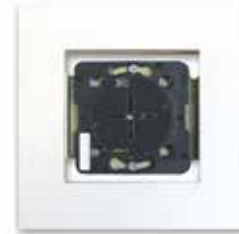

On demand, our frames are also available for Swiss socket inserts. These frames can be used in combination with 60 mm inserts from the manufacturers Feller, ABB or BKS.

- dimensions:

1-gang:	80 mm x 80 mm x 9 mm
2-gang:	151 mm x 80 mm x 9 mm
3-gang:	222 mm x 80 mm x 9 mm
4-gang:	293 mm x 80 mm x 9 mm
5-gang:	364 mm x 80 mm x 9 mm

001-CC*

002-CC*

003-CC*

004-CC*

005-CC*

CC= colour code/finish

flush mount _____

In some projects, the interior designer aims for a sleek, minimalist design. To attend these needs, Basalte has a flush mount kit to integrate the switches* or 1 gang frames flush with the wall. The kit securely mounts the device and still allows easy access, insertion and removal.

* the mount is applicable for all Sentido and Deseo finishes.
Enzo, Deseo retro finishes and Basalte sockets are not compatible.

auro motion detector

Auro is everything a motion detector should be: small, fast and almost invisible. When mounted in the ceiling, the innovative flat design makes Auro completely blend in. Only requiring an opening of 43 mm, it is very easy to install.