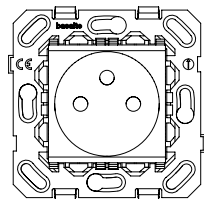

name	Power insert - type E	Power insert - type F	USB power supply 5V 2 - 1A	RJ45 Cat5e UTP insert
insert number	0401-03 black 0401-04 white	0401-13 black 0401-14 white	0402-03 black 0402-04 white	0403-03 black
specifications	16 A 250 V AC 2P+E	2P+E 16 A 250 V AC	2 USB ports providing a total of 2,1 A; suitable to charge a 2,1 A single device or two 1 A devices simultaneously supply voltage 120-230 V~ 50/60 Hz	Cat. 5e, unshielded T568A/B universal wiring
wall box	see installation manual for compatible wall boxes	see installation manual for compatible wall boxes	see installation manual for compatible wall boxes	see installation manual for compatible wall boxes
certification	CE	CE	CE	CE