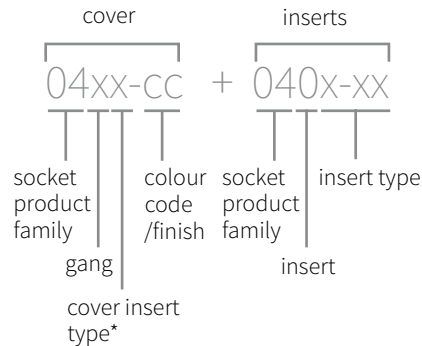

product codes

A complete socket is a combination of 1 cover and the required inserts. For a single gang version, you require 1 cover and 1 insert. For a 2-3 gang version, you require 1 cover and 2-3 inserts.

* codes cover insert type
1 = cover insert type E or F
2 = cover insert USB
3 = cover insert RJ45 UTP

insert types to combine