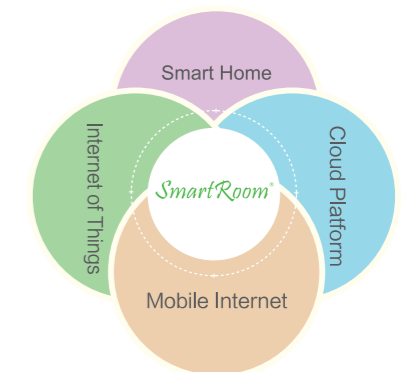

Originated from ZigBee, But Better Than ZigBee

SmartRoom advanced wireless technology is based on the ZigBee technology standard but with superior features and benefits to consumers. We offer a new generation of wireless telecommunication standards after optimization, which features with short distance communication, low power consumption, faster data transfer, low cost, etc.