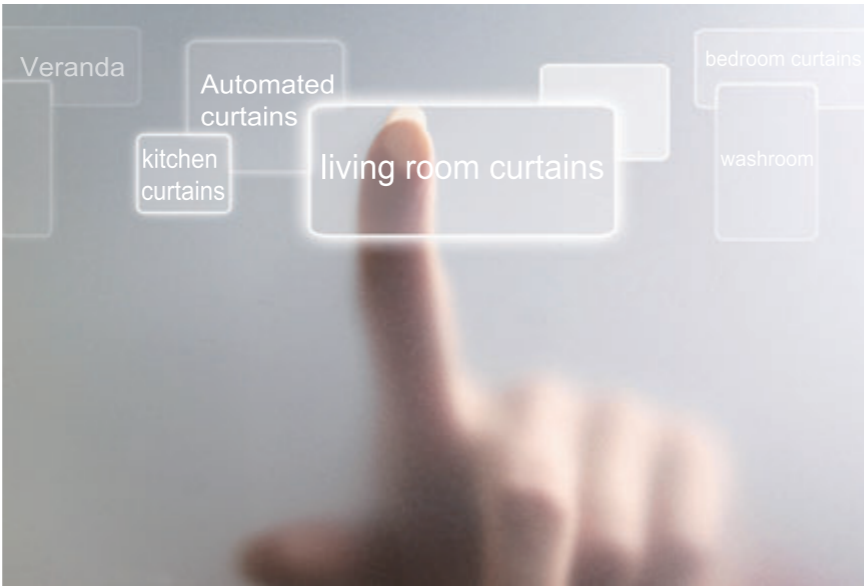

Wulian Wireless Touch Curtain Controller
WL-ZCCWNGW-C111211-01

Wireless Touch Curtain Controller is a new product based on ZigBee/SmartRoom protocol. Users can remotely open or close curtain via mobile terminals.

物联之家 Wireless Curtain Controller
WH-ZCCWNPW-C111111-01/ZCCWNGW-C111111-01

Wireless Curtain Controller is a new product based on ZigBee/SmartRoom technology. It is mainly used to turn on/off the curtain. Except for manual operation, users can also control the curtain remotely through mobile terminals anytime and anywhere.

Wulian Knob Curtain Controller (Two-way)
WL-ZCCWNPW-C121329-01

Knob Curtain Controller is a device based on ZigBee/SmartRoom protocol. Through turning knob, user can control the range of curtain being opened or closed. Apart from manual control, users can control curtain remotely via mobile terminals, and it can link with sensors to realize automated on/off according to environment changes.

云家 Wireless Touch Curtain Controller
YJ-ZCCWNGW-C111211-01

Wireless Touch Curtain Controller is a new product based on ZigBee/SmartRoom protocol. It is mainly used to turn on/off the curtain. Except for manual operation, users also can control the curtain remotely through mobile terminals anytime and anywhere.