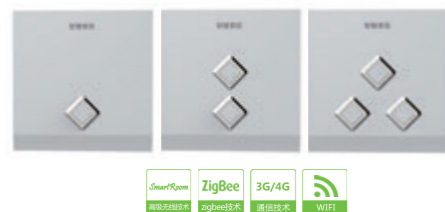

云家 Wireless Touch Dimmer Switch (One-way, L Type)

YJ-ZCSWLGW-D2111-01

Wireless Touch Dimmer Switch (One-way, L Type) is a new product based on ZigBee/SmartRoom protocol. You can adjust the light brightness remotely and realize timing control of the light via mobile smart terminals. And it also can make a linkage with the wireless light sensor, to adjust the indoor light intensity and bring you a comfortable and smart experience.

Wulian, is besides you!

物联传感 Wireless Dimmer Switch (One-way, L Type)

WG-ZCSWLPT-D1111-01

Wireless Dimmer Switch (One-way, L Type) is a new product based on ZigBee/SmartRoom protocol. You can adjust the light brightness remotely and realize timing control of the light through mobile smart terminals. And it can make a linkage with the wireless light sensor to adjust the indoor brightness. It's necessary for smart life.