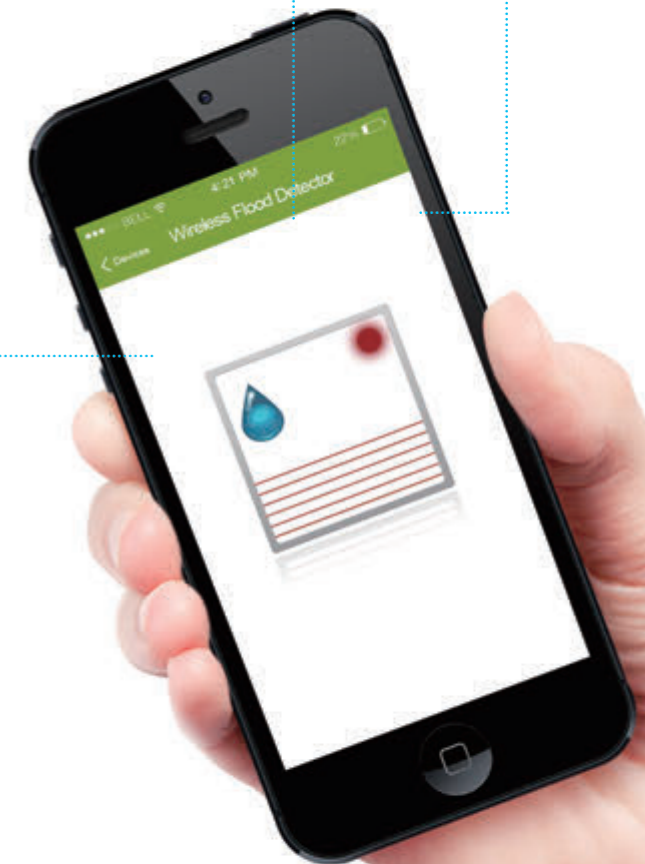

Please scan the QR code to obtain APP download link

Attention: to realize practical control effect, software should work together with hardware.
If the hardware are not available, please enter the demonstration to experience the virtual smart home life.

Android

iOS

- Delicate Module Division
- Clear Function Application
- Know All Devices Status

New Operation Interface and Experience

One Button to Control All

Click and Slide, Operation Pleasure therein

 Movie Mode

 Entertainment Mode

 Wake-up Mode

 Sleeping Mode

Scene Control

You can customize multiple scene modes. Just with one touch, you can easily control multiple home devices at once. Since then bid farewell to the troublesome control mode - turn on/off devices one by one.

Linkage Control

Smart home devices can link with each other, so you can select target devices to make joint performance as per needs so as to build your own personalized smart home system!

Remote Control