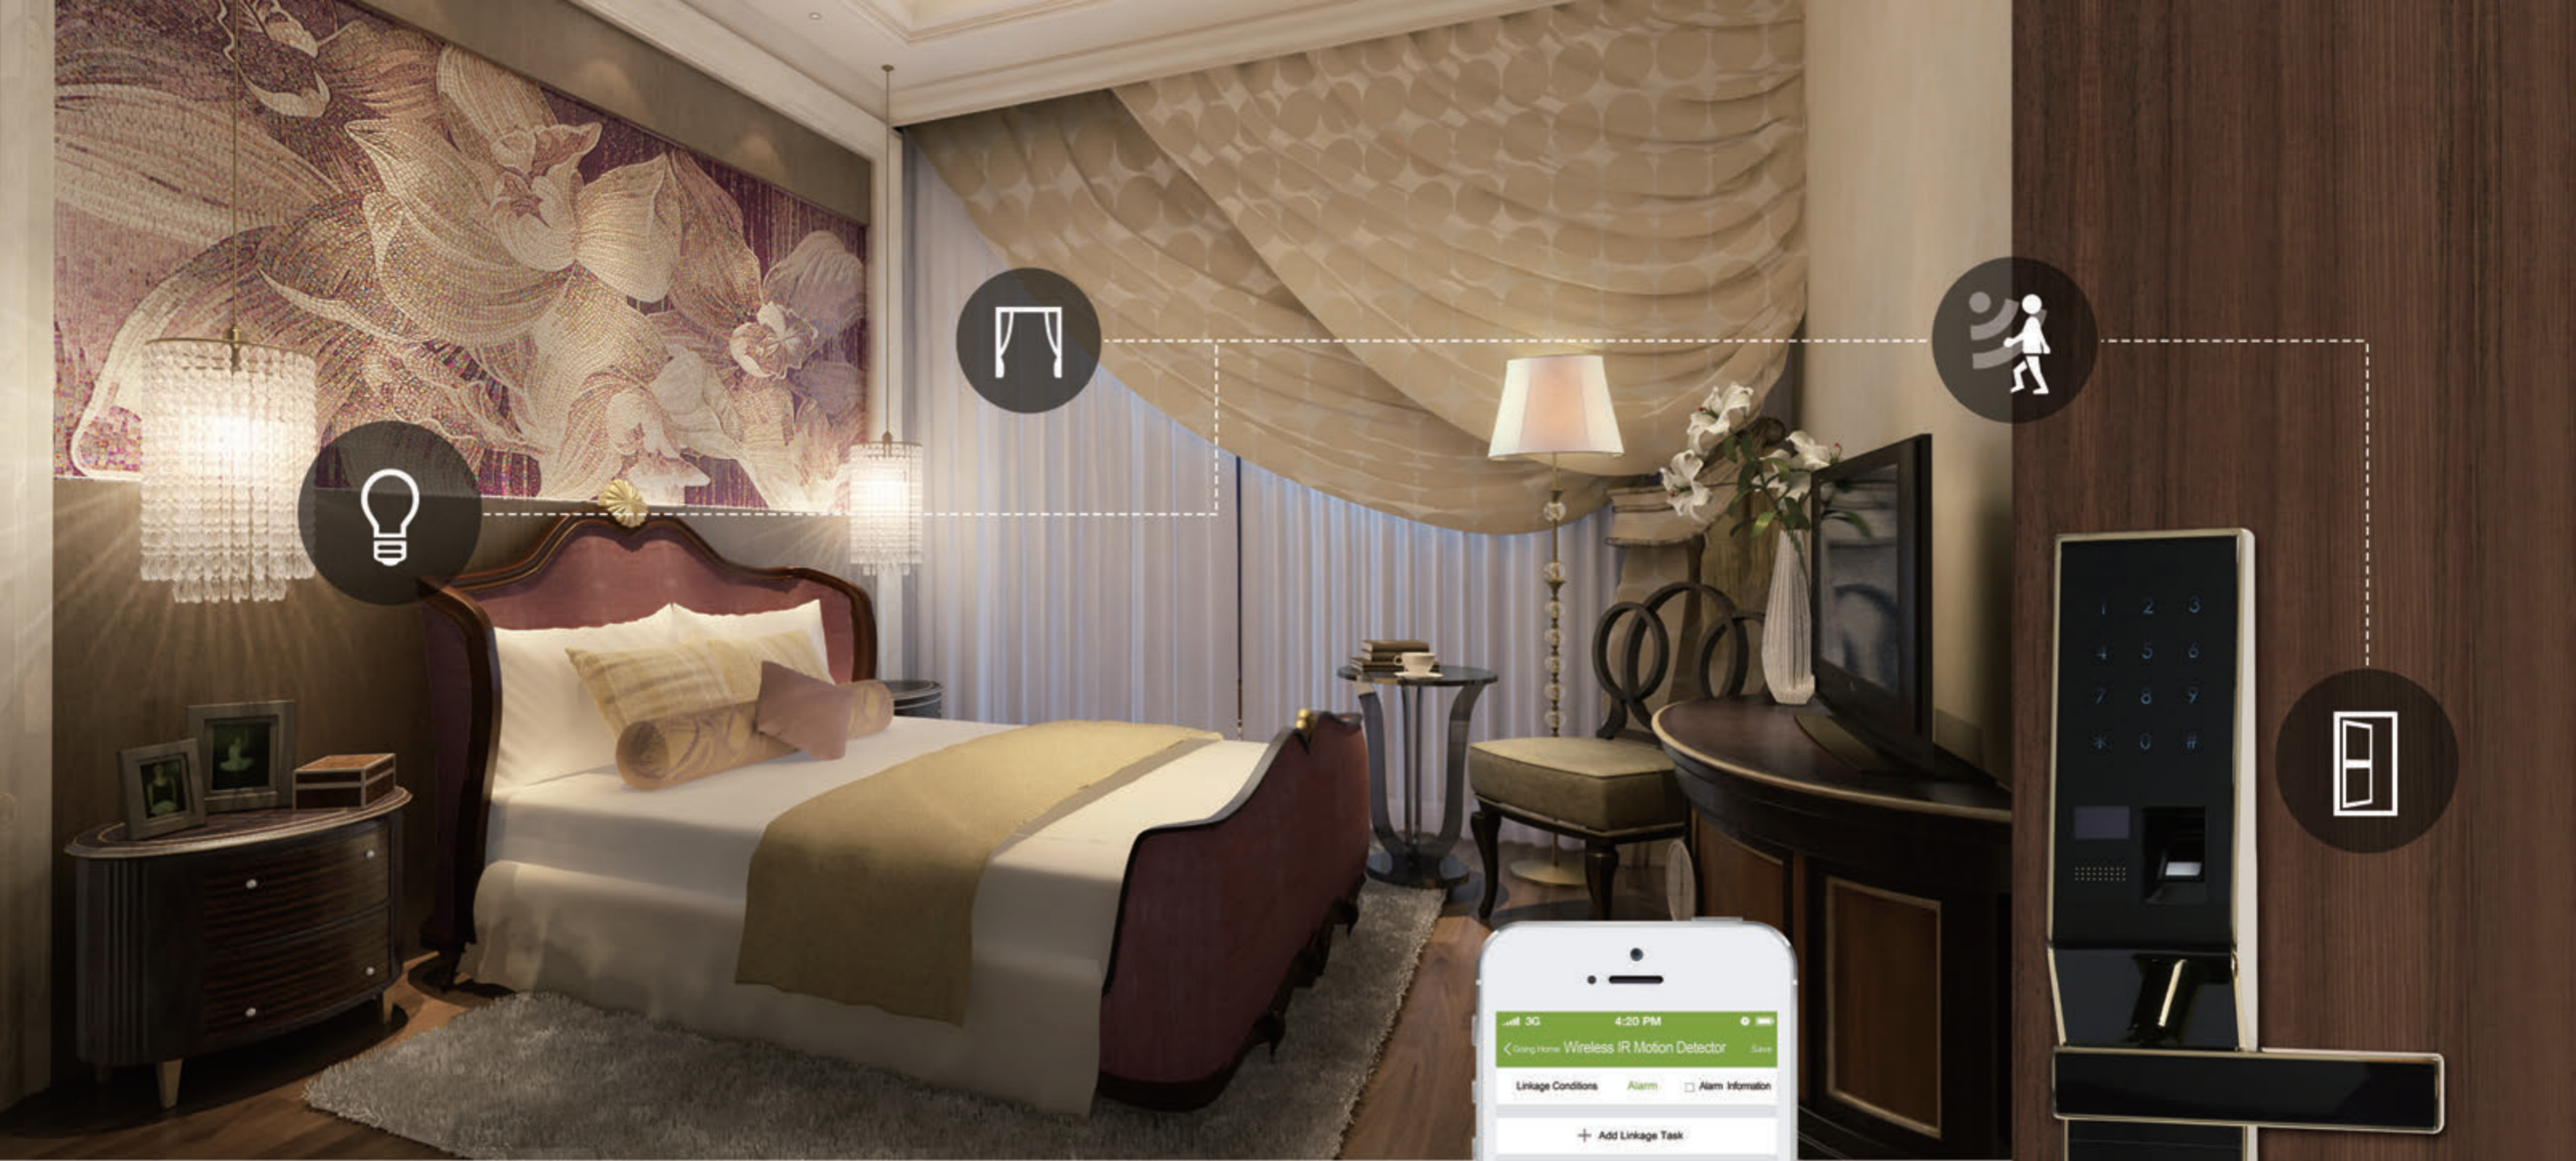

Android

iOS

- Delicate Module Division
- Clear Function Application
- Know All Devices Status

New Operation Interface and Experience

One Button to Control All

Click and Slide, Operation Pleasure therein

 Movie Mode

 Entertainment Mode

 Wake-up Mode

 Sleeping Mode

Scene Control

You can customize multiple scene modes. Just with one touch, you can easily control multiple home devices at once. Since then bid farewell to the troublesome control mode - turn on/off devices one by one.

Linkage Control

Smart home devices can link with each other, so you can select target devices to make joint performance as per needs so as to build your own personalized smart home system!

Remote Control