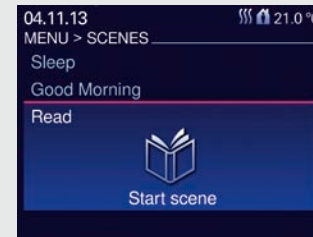

Everything under control with a single turn.

Light

Heating

Scene

Individual lamps can be controlled and dimmed directly via menu prompting. Blinds can also be set to respond to the time control or individual requirements. A comfortable climate can be created using temperature control for individual rooms. And – in line with your personal habits – complete environments can be staged to form your individual ambience.