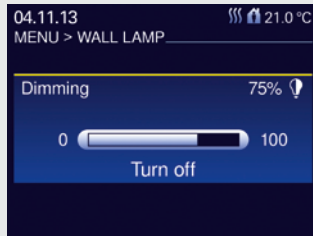

Everything under control with a single turn.

Light