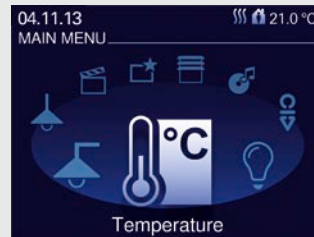

Everything under control with a single turn.

Light

Heating

Scene

Individual lamps can be controlled and dimmed directly via menu prompting. Blinds can also be set to respond to the time control or individual requirements. A comfortable climate can be created using temperature control for individual rooms. And – in line with your personal habits – complete environments can be staged to form your individual ambience.