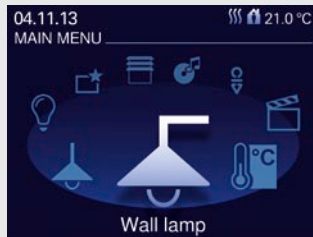

Everything under control with a single turn.

Light

Heating

Scene

Individual lamps can be controlled and dimmed directly via menu prompting. Blinds can also be set to respond to the time control or individual requirements. A comfortable climate can be created using temperature control for individual rooms. And – in line with your personal habits – complete environments can be staged to form your individual ambience.