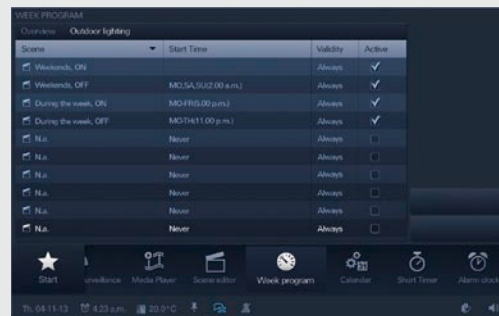

Whether entertainment, efficiency or safety, everything is managed with consummate ease from the display. The integrated Media Player always provides the perfect musical request program. With the modern door communication you always have everything fully under control because you can see and hear who is at the door. The practical timers allow the temperature to be regulated, the lights and blinds to be operated or the movement detectors to be activated. And the reassuring camera surveillance allows you to keep an eye on everything happening around the building.

reddot design award
winner 2013

Infotainment | Entertainment | Home control.

The versatile Busch-ComfortTouch® units combine the functions of modern building control with infotainment and entertainment functions. The user operating surfaces are designed to provide a clear overview and can be operated intuitively with a swiping motion of the fingers. The examples are representative for the numerous operating options for all areas of the building.

Integrated Media Player.

Door communication.

Timers.

Camera monitoring.

Busch-ComfortTouch®.

The convenient app.

The Busch-ComfortTouch® can be operated not only in the home. The convenient Busch-ComfortTouch app makes control fully independent. It turns modern digital media such as the Smartphone and tablet into a mobile remote control for the entire home automation. This allows all building functions to be controlled and monitored via the Busch-ComfortTouch® 9 and the Busch-ComfortTouch® 12.1. From every room or via the Internet while you are on the go. Also personal settings can be stored in the app and called up when required. What is of particular interest is that you can take photos of the rooms in your home with the Smartphone and store them in the Busch-ComfortTouch®. This realistic portrayal of your personal living environment makes control of the functions even easier and more effective.