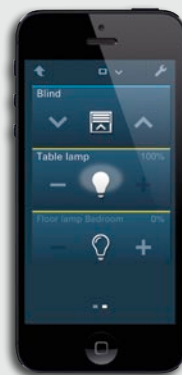

Remote control via app.

The Busch-ComfortTouch app offers exceptional freedom for intelligent home control. It makes effective control of all functions possible. Which makes you totally independent and gives you full control while you are on the go.

Dashboard tablet.

Matrix tablet.

Room view tablet.

Dashboard Smartphone.

Matrix Smartphone.

The range. Adapted to every wish.

Intelligent home control from ABB / Busch-Jaeger is of special enjoyment both technically and visually. Depending on personal taste, four different colours and material combinations are available for selection. And to fulfil individual requirement there is the choice between two innovative controls: the convenient Busch-priOn[®] with the 3.5" TFT display (8.9 centimetres), and the versatile, easy-to-view Busch-ComfortTouch[®] 9 and Busch-ComfortTouch[®] 12.1. Both systems offer different options for the convenient use of the different functions and control the entire home with consummate ease.