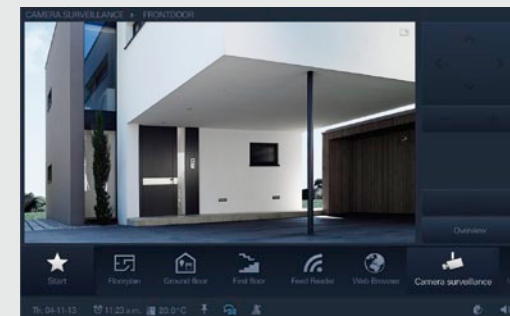

reddot design award
winner 2013

Infotainment | Entertainment | Home control.

The versatile Busch-ComfortTouch® units combine the functions of modern building control with infotainment and entertainment functions. The user operating surfaces are designed to provide a clear overview and can be operated intuitively with a swiping motion of the fingers. The examples are representative for the numerous operating options for all areas of the building.

Integrated Media Player.

Door communication.

Timers.

Camera monitoring.

Busch-ComfortTouch®.

The convenient app.

The Busch-ComfortTouch® can be operated not only in the home. The convenient Busch-ComfortTouch app makes control fully independent. It turns modern digital media such as the Smartphone and tablet into a mobile remote control for the entire home automation. This allows all building functions to be controlled and monitored via the Busch-ComfortTouch® 9 and the Busch-ComfortTouch® 12.1. From every room or via the Internet while you are on the go. Also personal settings can be stored in the app and called up when required. What is of particular interest is that you can take photos of the rooms in your home with the Smartphone and store them in the Busch-ComfortTouch®. This realistic portrayal of your personal living environment makes control of the functions even easier and more effective.

The Busch-ComfortTouch app is available in the Apple* store and the Google Play Store.

- » Smartphone or tablet are turned into a remote control
- » Spatial independence with the Busch-ComfortTouch app
- » Storage of personal settings
- » Portrayal of actual rooms with personal photos
- » Available free of charge at the Apple* Store and in the Google Play Store